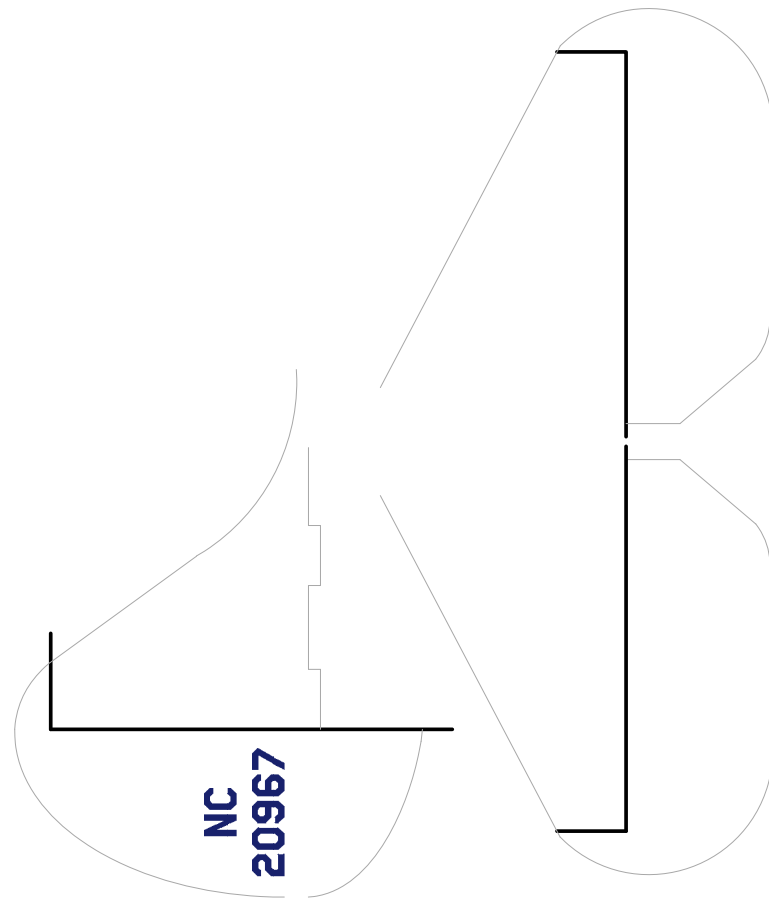

Right side

Left side

*Volare Products 2019
Peanut WACO SRE
Print on YELLOW tissue*

Bottom right

Top left

Top right

Bottom left

NC20967

*Volare Products 2019
Peanut WACO SRE
Print on YELLOW tissue*

Bottom left

*Volare Products 2019
Peanut WACO SRE
Print on YELLOW tissue*