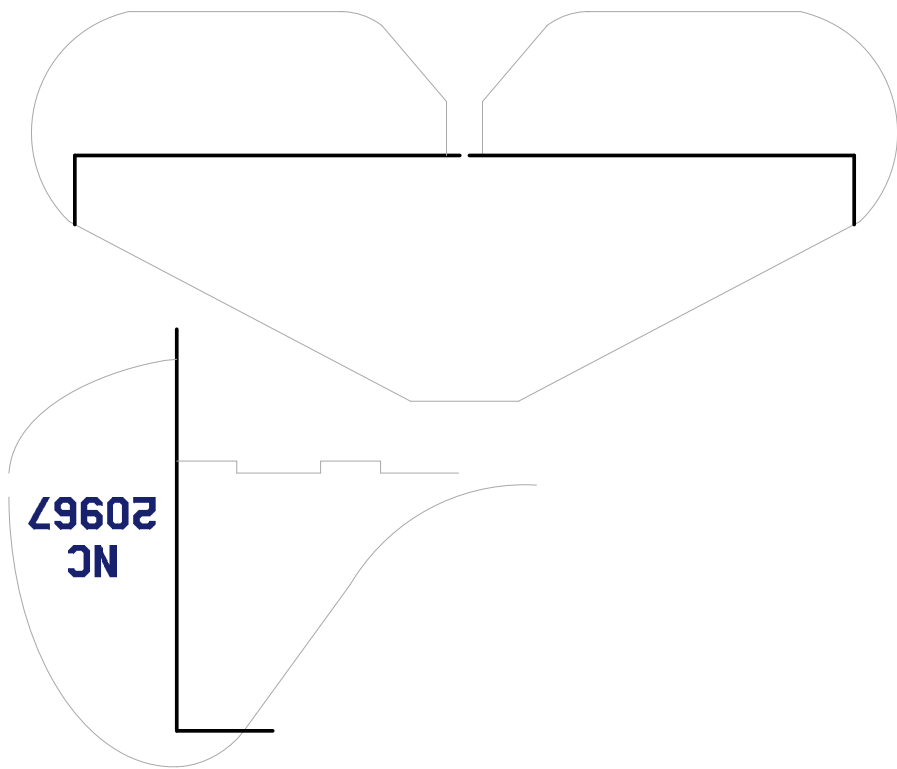

Right side

Left side

*Volare Products 2019
Peanut WACO SRE
Print on YELLOW tissue*

Bottom right

Top left

Top right

Bottom left

NC20967

*Volare Products 2019
Peanut WACO SRE
Print on YELLOW tissue*

Bottom left

*Volare Products 2019
Peanut WACO SRE
Print on YELLOW tissue*